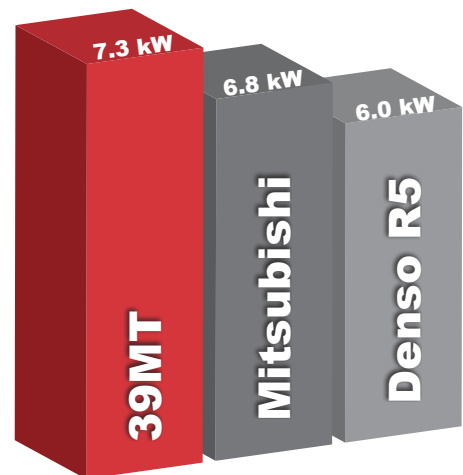

Cold Temperature Performance
Delco Remy 39MT vs. Mitsubishi and Denso Peak Power Output @ -20°C