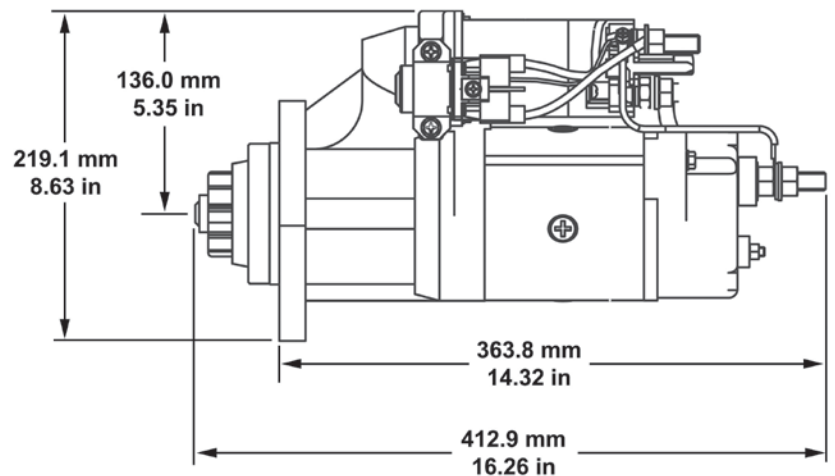

## Product Specifications

Delco Remy 39MT Specifications - All Makes	
Engine Size	12V up to 16 Liters
Rotation	Clockwise
Mounting	SAE #1, SAE #3
Pinion Data	SAE: No. Teeth (Pitch) 11 (6-8) 12 (8-10) 12 (Mod 3-metric)
Output	12V peak at 7.3kW
Weight	14 kg / 30.8 lbs.
Diameter	114 mm / 4.5 inches
Heavy Duty Drive	Electrical Soft-Start Engagement System Overrunning Clutch
Overcrank Protection	Built-in circuit breaker protects starter from thermal damage and automatically resets at safe operating temperature