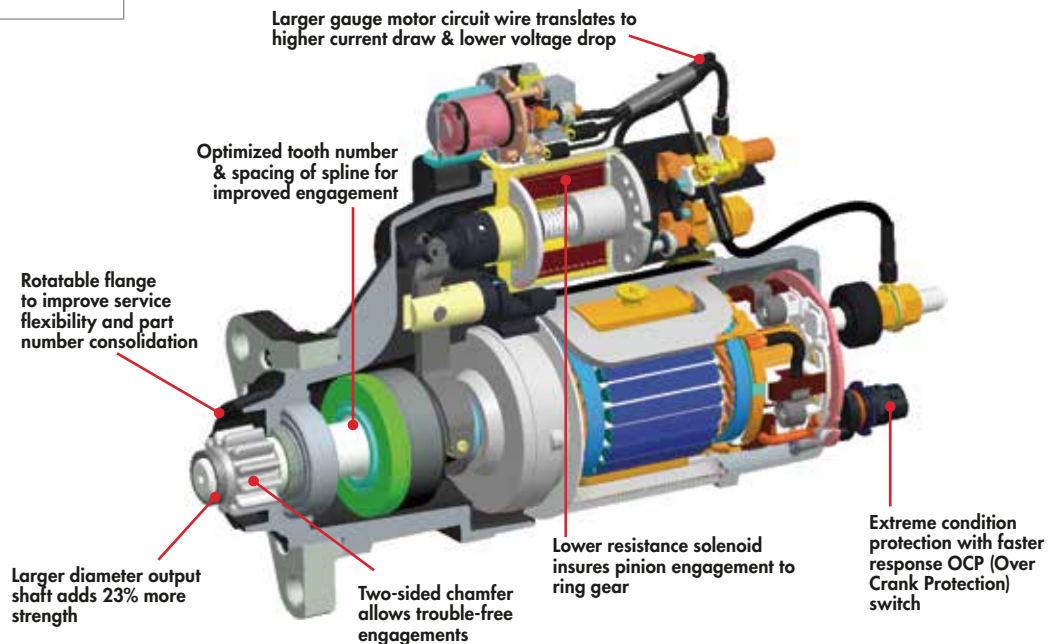

Freightliner: Spec it Right

36SI™

40SI™

Alternator Product Details

36SI

- **Output:** 12 Volts 160/165 Amps - 100 Amps at idle
- **Highest output at low RPM:** Manages heavy electrical loads at low RPM preventing premature battery discharge
- **Remote Sense:** Drastically reduce battery charge time
- **Brushless durability:** 13 fewer moving parts than a brush-type alternator, eliminating components that wear out while extending product life
- **Warranty:** 3 years/350,000 miles

36SI OPTION CODE

124-1DJ

40SI

- **Output:**
 - 12 Volts 240 Amps -160 Amps at idle
 - 12 Volts 275 Amps -180 Amps at idle
 - 12 Volts 300 Amps -190 Amps at idle
- **Highest output at low RPM:** Manages heavy electrical loads at idle preventing premature battery discharge
- **Remote Sense:** Drastically reduce battery charge time
- **Brushless durability:** 13 fewer moving parts than a brush-type alternator, eliminating components that wear out while extending product life
- **Longer system life:** Over spec'ing extends life of alternator
- **Efficiency and power density:** Highest combination in its class, providing substantial fuel savings
- **Warranty:** 3 years/350,000 miles

40SI OPTION CODES

240 Amp: 124-1E8
275 Amp: 124-1E7
300 Amp: 124-1G1

Freightliner: Spec it Right

Starter Product Details

39MT™

39MT OPTION CODES

155-055

(Cummins)

155-074 Standard Position

(DD 13/15/16)

- **Tested and approved for all MX engines**
- **Over Crank Protection:** A built-in circuit breaker, protects the starter from thermal damage, automatically resetting at a safe operating temperature
- **Design refinements** for optimal performance
- **Improved starter pinion engagement:** Redefined electrical soft start reduces wear-and-tear by slowly rotating the pinion until it properly engages into the ring gear before cranking.
- **Warranty:** 3 years/350,000 miles