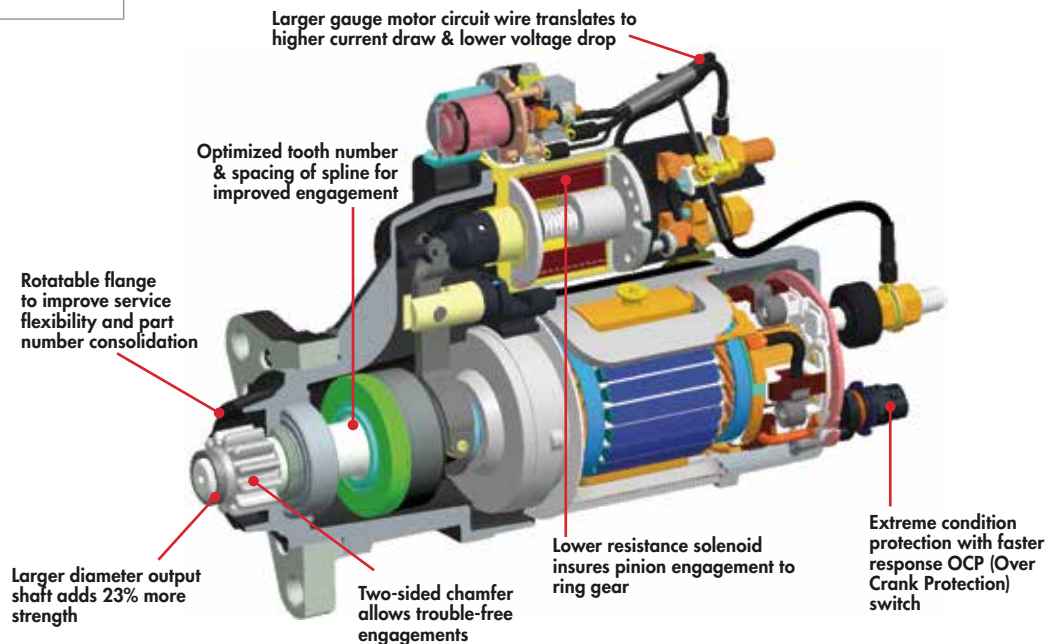

Freightliner: Spec it Right

GENUINE PRODUCTS

36SI™

40SI™

Alternator Product Details

36SI

- **Output:** 12 Volts 160/165 Amps - 100 Amps at idle
- **Highest output at low RPM:** Manages heavy electrical loads at low RPM preventing premature battery discharge
- **Remote Sense:** Drastically reduce battery charge time
- **Brushless durability:** 13 fewer moving parts than a brush-type alternator, eliminating components that wear out while extending product life
- **Warranty:** 3 years/350,000 miles

36SI OPTION CODE

124-1DJ

40SI

- **Output:**
 - 12 Volts 240 Amps -160 Amps at idle
 - 12 Volts 275 Amps -180 Amps at idle
 - 12 Volts 300 Amps -190 Amps at idle
- **Highest output at low RPM:** Manages heavy electrical loads at idle preventing premature battery discharge
- **Remote Sense:** Drastically reduce battery charge time
- **Brushless durability:** 13 fewer moving parts than a brush-type alternator, eliminating components that wear out while extending product life
- **Longer system life:** Over spec'ing extends life of alternator
- **Efficiency and power density:** Highest combination in its class, providing substantial fuel savings
- **Warranty:** 3 years/350,000 miles

40SI OPTION CODES

240 Amp: 124-1E8

275 Amp: 124-1E7

300 Amp: 124-1G1

Freightliner: Spec it Right

Starter Product Details

39MT™

39MT OPTION CODES

155-055
(Cummins)

155-074 Standard Position
(DD 13/15/16)

- **Tested and approved for all MX engines**
- **Over Crank Protection:** A built-in circuit breaker, protects the starter from thermal damage, automatically resetting at a safe operating temperature
- **Design refinements** for optimal performance
- **Improved starter pinion engagement:** Redefined electrical soft start reduces wear-and-tear by slowly rotating the pinion until it properly engages into the ring gear before cranking.
- **Warranty:** 3 years/350,000 miles