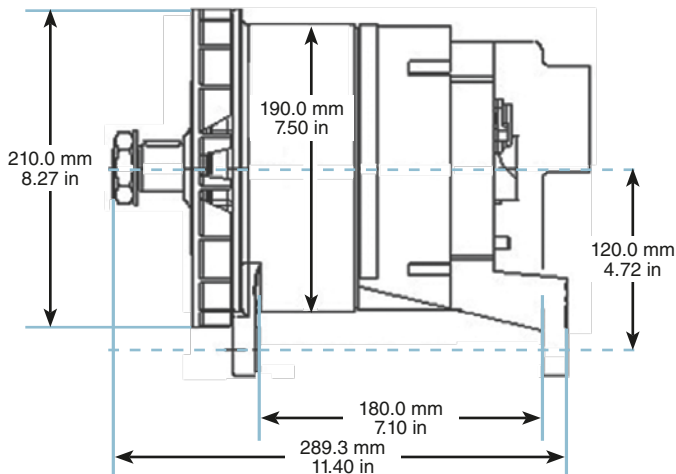

Part numbers fast
at delcoremy.com

Tech Support 800-372-0222

If you need assistance with part number identification or electrical system troubleshooting, we're here to help.

185 AMP UPGRADE / COMPETITIVE INTERCHANGE			
140 Amp Delco Remy Part #	UPGRADE 185 Amp Delco Remy Part #	Leece Neville Part #	Bosch T1 Part #
19025330	19025360	1277640 1277A640	0-986-038-290
			0-986-037-420
			0-986-034-910
			0-986-033-550
			0-986-033-520
			0-986-031-600
			0-120-689-571
			0-120-689-545
			0-120-689-535
			0-120-689-533
			0-120-689-530
			0-120-689-520
			0-120-689-513
0-120-689-512			
0-120-689-508			
0-120-689-503			
19025333	19025363	1277720 1277A720	0-986-039-530
			0-120-689-567
			0-120-689-546
			0-120-689-542
			0-120-689-541
			0-120-689-540
			0-120-689-527
			0-120-689-522
			0-120-689-517
			0-120-689-507
19025336	19025366	1277650 1277A650	0-120-689-506
			0-120-689-567
			0-986-046-550
19025337	19025367	1277A680 1277680 AC172TRA6A	0-120-689-566
			0-986-045-990
			0-120-689-552

Remy International, Inc.
600 Corporation Drive
Pendleton, IN 46064 USA
For Technical Assistance call 1-800-372-0222

delcoremy.com

Delco Remy is a registered trademark of General Motors Corporation
licensed to Remy International, Inc., Pendleton, IN 46064 | C11144 | 10-15