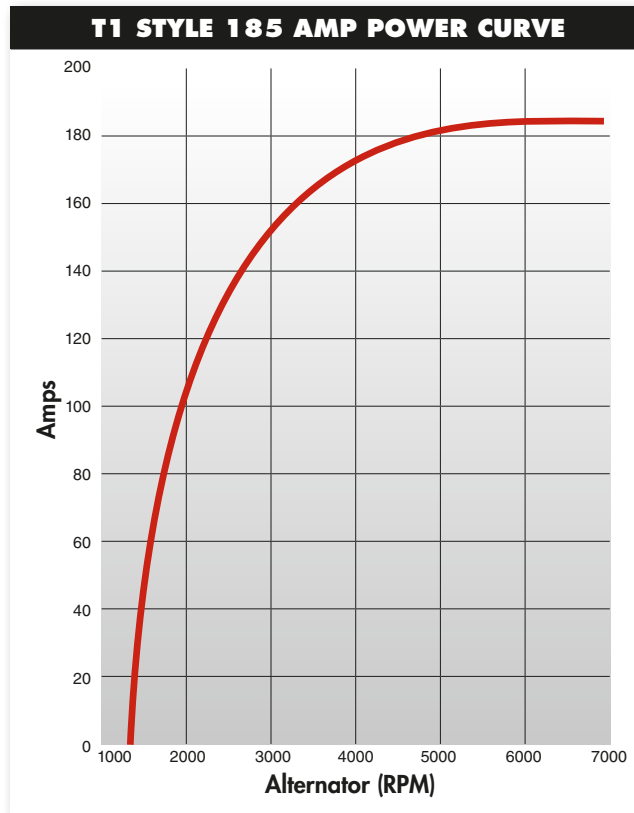

This T1 design offers nearly 20% more output than the competition, easily handling the increased electrical demand required to operate today's coach bus.

SPECIFICATIONS	
Performance Output	24 Volts/185 Amps
Maximum Speed	7,000 RPM
Rotation	Clockwise or counterclockwise
Temperature Rating	80°C/176°F
Efficiency	60%
Weight	36.2 lbs/16.4 kg
Overall Length	11.4 in/289.3 mm
Stator Diameter	6.5 in/165.5 mm
Mounting	T1 Style

* Applicable to U.S. and Canada only