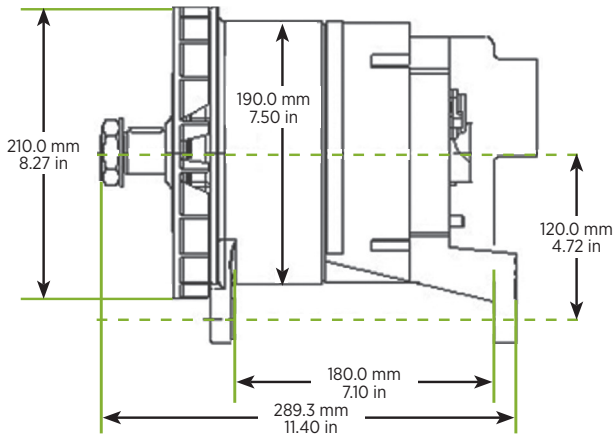

T1 Style Heavy Duty Alternator

The Ideal Alternator for Coach Bus Applications

185 AMP UPGRADE / COMPETITIVE INTERCHANGE

140 Amp Delco Remy Part #	UPGRADE 185 Amp Delco Remy Part #	Leece Neville Part #	Bosch T1 Part #
19025330	19025360	1277640 1277A640	0-986-038-290
			0-986-037-420
			0-986-034-910
			0-986-033-550
			0-986-033-520
			0-986-031-600
			0-120-689-571
			0-120-689-545
			0-120-689-535
			0-120-689-533
			0-120-689-530
			0-120-689-520
			0-120-689-513
			0-120-689-512
0-120-689-508			
0-120-689-503			
19025333	19025363	1277720 1277A720	0-986-039-530
			0-120-689-567
			0-120-689-546
			0-120-689-542
			0-120-689-541
			0-120-689-540
			0-120-689-527
			0-120-689-522
			0-120-689-517
			0-120-689-507
19025336	19025366	1277650 1277A650	0-120-689-506
			0-120-689-567
			0-986-046-550
19025337	19025367	1277A680 1277680 AC172TRA6A	0-120-689-566
			0-986-045-990
			0-120-689-552

Tech Support 800-372-3555

If you need assistance with part number identification or electrical system troubleshooting, we're here to help.

delcoremy.com

BorgWarner Inc.
600 Corporation Drive
Pendleton, IN 46064 USA
For Customer Service or Technical Assistance call 1-800-372-3555

Delco Remy is a registered trademark of General Motors Corporation licensed to BorgWarner PDS (Anderson) L.L.C. | C11144 | 12-16