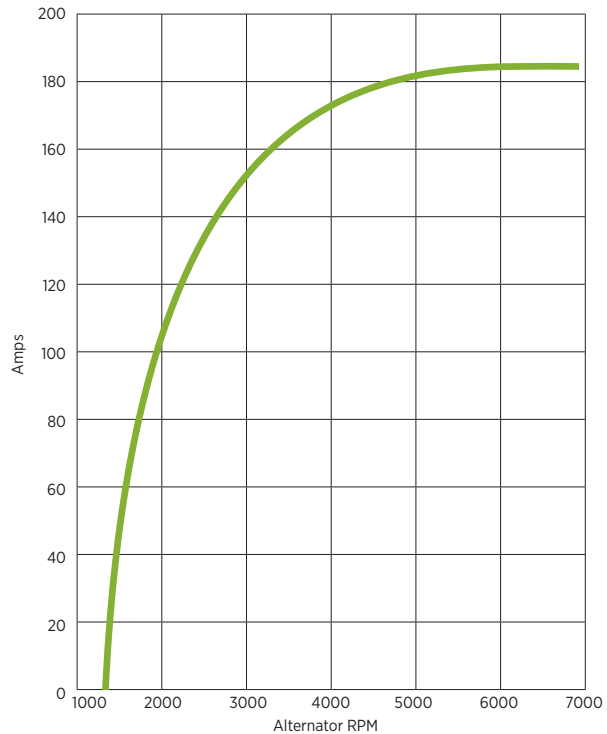

T1 STYLE 185 AMP POWER CURVE