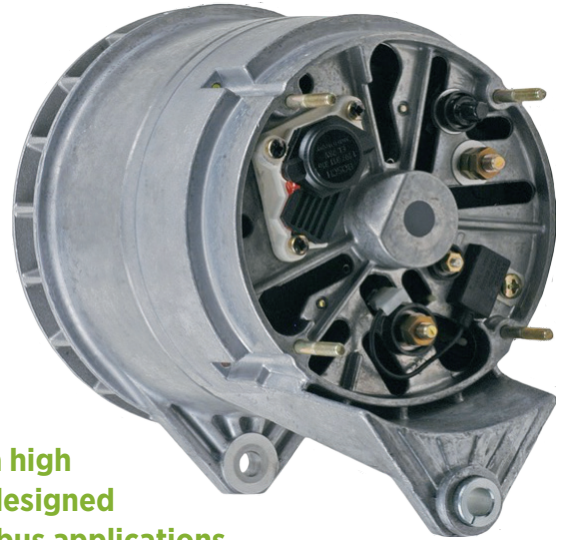

GENUINE PRODUCTS

T1 Style Heavy Duty Alternator

FEATURES & BENEFITS

- **Powerful:** 24 Volt 185 Amp models provide high output performance for coach bus applications with significant electrical loads.
- **Durable:** Original OE design ensures a longer life.
- **Compact:** Weighing in at 36 pounds with a frame diameter of only 7.5 inches, freeing up engine mounting space.
- **New Service:** No core.
- **Warranty:** 1 year/unlimited miles (Applicable to U.S. and Canada only)

The T1 style alternator is a high quality, new service unit designed specifically for the coach bus applications.

This T1 design offers nearly 20% more output than the competition, easily handling the increased electrical demand required to operate today's coach bus.

SPECIFICATIONS

Performance Output	24 Volts/185 Amps
Maximum Speed	7,000 RPM
Rotation	Clockwise or counterclockwise
Temperature Rating	80°C/176°F
Efficiency	60%
Weight	36.2 lbs/16.4 kg
Overall Length	11.4 in/289.3 mm
Stator Diameter	6.5 in/165.5 mm
Mounting	T1 Style

T1 STYLE 185 AMP POWER CURVE

T1 Style Heavy Duty Alternator

The Ideal Alternator for Coach Bus Applications

185 AMP UPGRADE / COMPETITIVE INTERCHANGE

140 Amp Delco Remy Part #	UPGRADE 185 Amp Delco Remy Part #	Leece Neville Part #	Bosch T1 Part #
19025330	19025360	1277640 1277A640	0-986-038-290
			0-986-037-420
			0-986-034-910
			0-986-033-550
			0-986-033-520
			0-986-031-600
			0-120-689-571
			0-120-689-545
			0-120-689-535
			0-120-689-533
			0-120-689-530
			0-120-689-520
			0-120-689-513
			0-120-689-512
0-120-689-508			
0-120-689-503			
19025333	19025363	1277720 1277A720	0-986-039-530
			0-120-689-567
			0-120-689-546
			0-120-689-542
			0-120-689-541
			0-120-689-540
			0-120-689-527
			0-120-689-522
			0-120-689-517
			0-120-689-507
19025336	19025366	1277650 1277A650	0-120-689-506
			0-120-689-567
			0-986-046-550
19025337	19025367	1277A680 1277680 AC172TRA6A	0-120-689-566
			0-986-045-990
			0-120-689-552