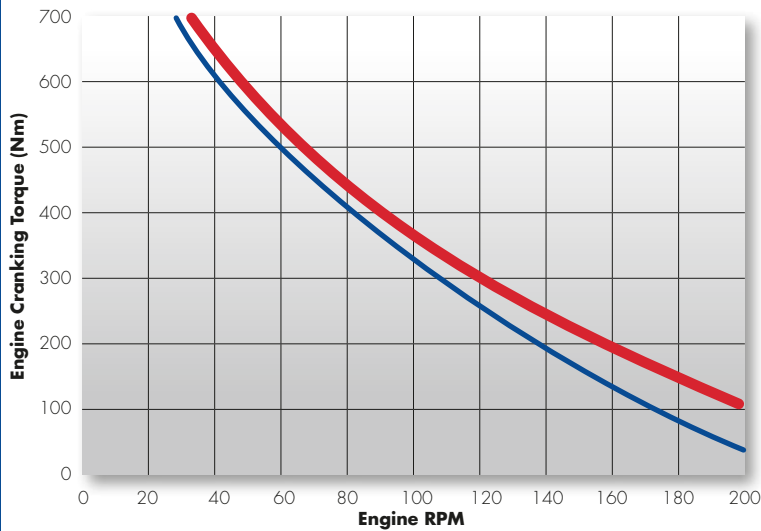

35MT™

Heavy Duty Gear Reduction Starter

Features & Benefits

- **High power density**
allows more power in a smaller package
- **Patented Internal Magnetic Switch Solenoid (IMSS)** reduces corrosion and vibration issues while extending life
- **Electrical soft-start** consistently and accurately engages the pinion with the ring gear providing increased reliability
- **Compact design** minimizes packaging and simplifies installation
- **Warranty:**
1 year/unlimited miles*

More power in a smaller package with patented technology to reduce corrosion and vibration issues

Cranks 10% faster than the competition

— 35MT
— Denso PA90

SPECIFICATIONS	
Engine Size	up to 9 liter
Mounting	SAE #1, SAE #3
Rotation	Clockwise
Pinion	10 Tooth, 8-10 pitch; 12 Tooth, 8-10 pitch
Output Performance	12V peak at 4.3 Kw
Temperature Rating	125°C/257°F
Weight	10 kg/22.04 lbs
Overall Length	355 mm/13.98 inches
Diameter	95 mm/3.74 inches
Motor Type	Wound Field, Planetary Gear
Engagement System	Electrical Soft Start
Pinion Support	Noseless