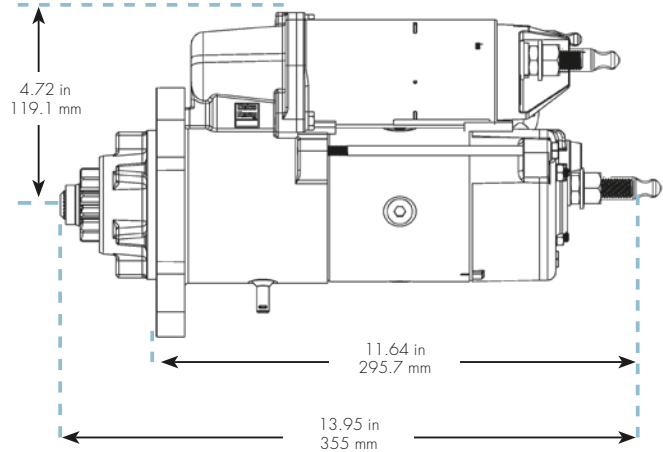

35MT™

Heavy Duty Gear Reduction Starter

OEM	Engine	OE	Delco Remy All-Makes	Pinion Pitch/Teeth	Competitive Cross Reference	
					Leece Neville	Denso
Freightliner IC Bus Kenworth MCI Bus Navistar Peterbilt Sterling	Cummins ISC, ISL CAT C7, C9 DT 466	5267908 8200374 8200836	8200958	8/10 - 12 tooth	M105602 M105302 3700307C91	228000-8510 428000-1422 3601668C91
Freightliner Sterling Navistar Ford Truck	Cummins ISB	5267911 8200371 8200375 8200834	8200959	8/10 - 10 tooth	M105610	428000-7090

Tech Support 800-372-0222

If you need assistance with part number identification or electrical system troubleshooting, we're here to help.

**Part numbers fast
at delcoremy.com**

Remy International, Inc.
600 Corporation Drive
Pendleton, IN 46064 USA
For Technical Assistance call 1-800-372-0222

delcoremy.com

Delco Remy is a registered trademark of General Motors Corporation
licensed to Remy International, Inc., Pendleton, IN 46064 | C11143 | 12-14