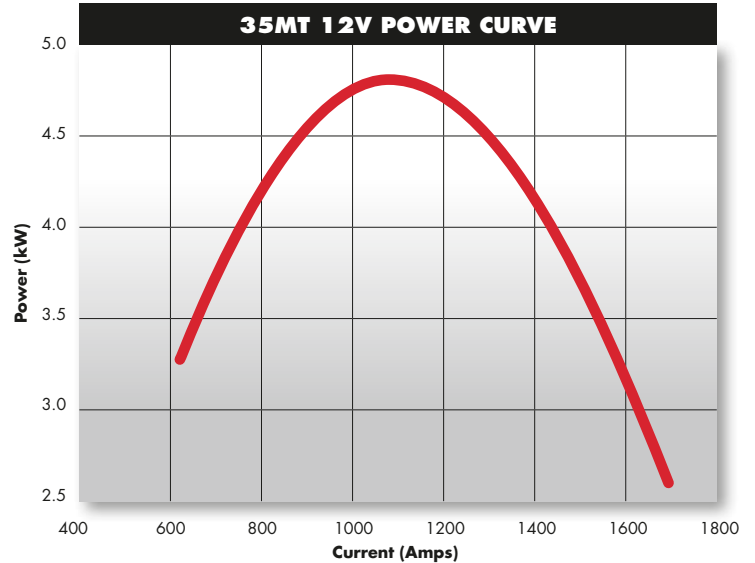

35MT™

Heavy Duty Gear Reduction Starter

Features & Benefits

- **High power density**
allows more power in a smaller package
- **Patented Internal Magnetic Switch Solenoid (IMSS)** reduces corrosion and vibration issues while extending life
- **Electrical soft-start** consistently and accurately engages the pinion with the ring gear providing increased reliability
- **Compact design** minimizes packaging and simplifies installation
- **Warranty:**
1 year/unlimited miles*

More power in a smaller package with patented technology to reduce corrosion and vibration issues

Cranks 10% faster than the competition

— 35MT
— Denso PA90

SPECIFICATIONS	
Engine Size	up to 9 liter
Mounting	SAE #1, SAE #3
Rotation	Clockwise
Pinion	10 Tooth, 8-10 pitch; 12 Tooth, 8-10 pitch
Output Performance	12V peak at 4.3 Kw
Temperature Rating	125°C/257°F
Weight	10 kg/22.04 lbs
Overall Length	355 mm/13.98 inches
Diameter	95 mm/3.74 inches
Motor Type	Wound Field, Planetary Gear
Engagement System	Electrical Soft Start
Pinion Support	Noseless