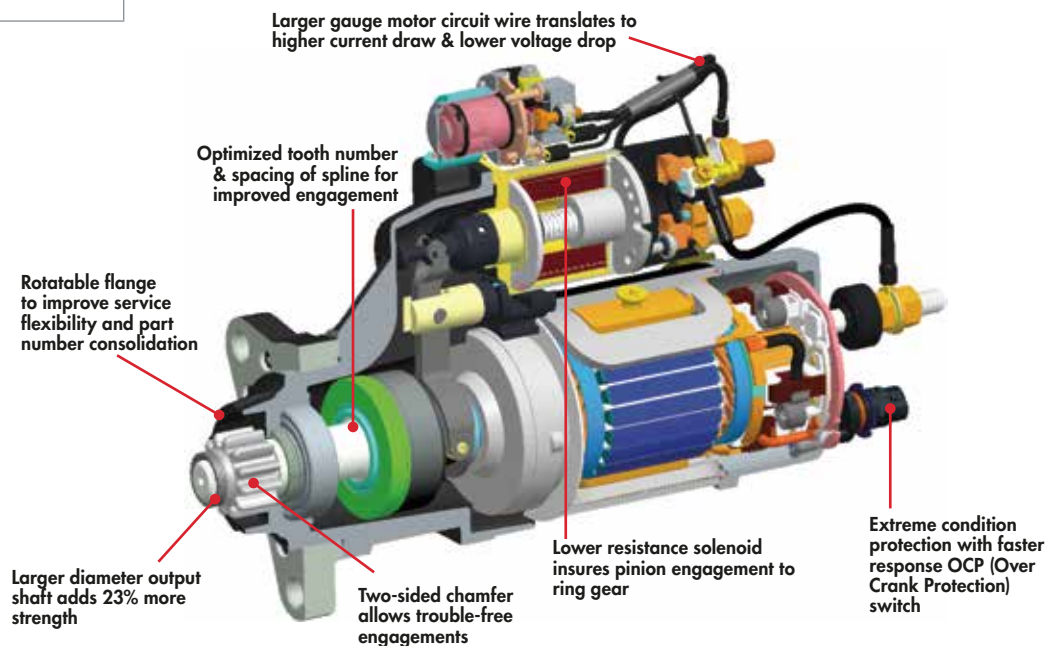

Western Star: Spec it Right

36SI™

40SI™

Alternator Product Details

36SI

- **Output:** 12 Volts 160/165 Amps - 100 Amps at idle
- **Highest output at low RPM:** Manages heavy electrical loads at low RPM preventing premature battery discharge
- **Remote Sense:** Drastically reduce battery charge time
- **Brushless durability:** 13 fewer moving parts than a brush-type alternator, eliminating components that wear out while extending product life
- **Warranty:** 3 years/350,000 miles

40SI

- **Output:**
 - 12 Volts 240 Amps -160 Amps at idle
 - 12 Volts 275 Amps -180 Amps at idle
 - 12 Volts 300 Amps -190 Amps at idle
- **Highest output at low RPM:** Manages heavy electrical loads at idle preventing premature battery discharge
- **Remote Sense:** Drastically reduce battery charge time
- **Brushless durability:** 13 fewer moving parts than a brush-type alternator, eliminating components that wear out while extending product life
- **Longer system life:** Over spec'ing extends life of alternator
- **Efficiency and power density:** Highest combination in its class, providing substantial fuel savings
- **Warranty:** 3 years/350,000 miles

36SI OPTION CODE

124-1DJ

40SI OPTION CODES

240 Amp: 124-1E8

275 Amp: 124-1E7

300 Amp: 124-1G1

Western Star: Spec it Right

Starter Product Details

39MT™

39MT OPTION CODES

155-055
(Cummins)

155-074 Standard Position
(DD 13/15/16)

- **Tested and approved for all MX engines**
- **Over Crank Protection:** A built-in circuit breaker, protects the starter from thermal damage, automatically resetting at a safe operating temperature
- **Design refinements** for optimal performance
- **Improved starter pinion engagement:** Redefined electrical soft start reduces wear-and-tear by slowly rotating the pinion until it properly engages into the ring gear before cranking.
- **Warranty:** 3 years/350,000 miles