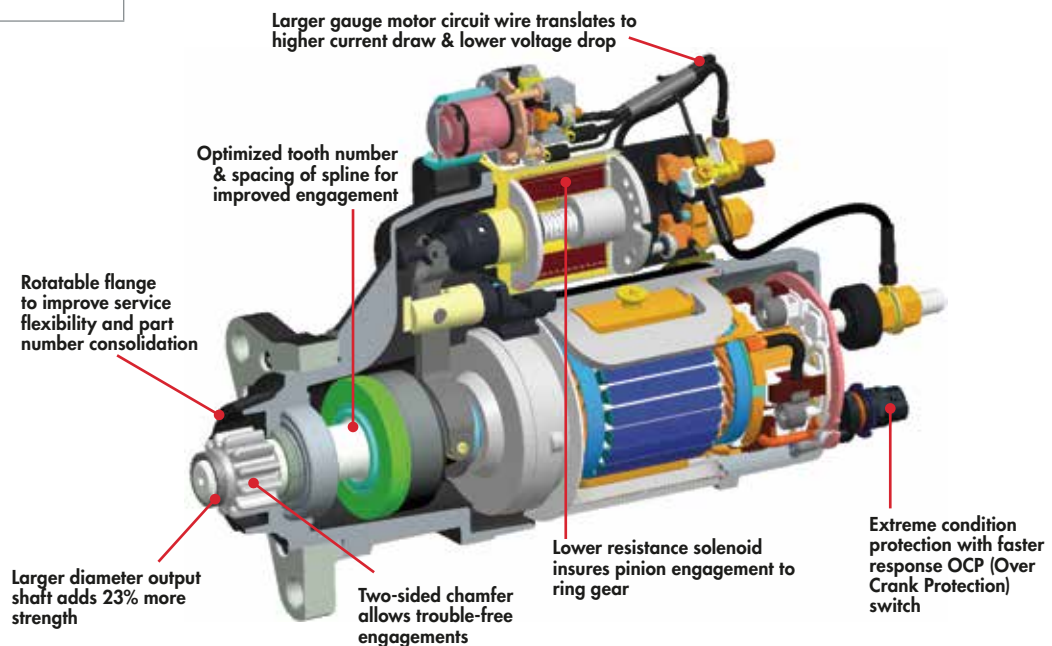

Western Star: Spec it Right

36SI™

40SI™

Alternator Product Details

36SI

- **Output:** 12 Volts 160/165 Amps - 100 Amps at idle
- **Highest output at low RPM:** Manages heavy electrical loads at low RPM preventing premature battery discharge
- **Remote Sense:** Drastically reduce battery charge time
- **Brushless durability:** 13 fewer moving parts than a brush-type alternator, eliminating components that wear out while extending product life
- **Warranty:** 3 years/350,000 miles

40SI

- **Output:**
 - 12 Volts 240 Amps -160 Amps at idle
 - 12 Volts 275 Amps -180 Amps at idle
 - 12 Volts 300 Amps -190 Amps at idle
- **Highest output at low RPM:** Manages heavy electrical loads at idle preventing premature battery discharge
- **Remote Sense:** Drastically reduce battery charge time
- **Brushless durability:** 13 fewer moving parts than a brush-type alternator, eliminating components that wear out while extending product life
- **Longer system life:** Over spec'ing extends life of alternator
- **Efficiency and power density:** Highest combination in its class, providing substantial fuel savings
- **Warranty:** 3 years/350,000 miles

39MT™

39MT OPTION CODES

155-055

(Cummins)

155-074 Standard Position

(DD 13/15/16)

- **Tested and approved for all MX engines**
- **Over Crank Protection:** A built-in circuit breaker, protects the starter from thermal damage, automatically resetting at a safe operating temperature
- **Design refinements** for optimal performance
- **Improved starter pinion engagement:** Redefined electrical soft start reduces wear-and-tear by slowly rotating the pinion until it properly engages into the ring gear before cranking.
- **Warranty:** 3 years/350,000 miles