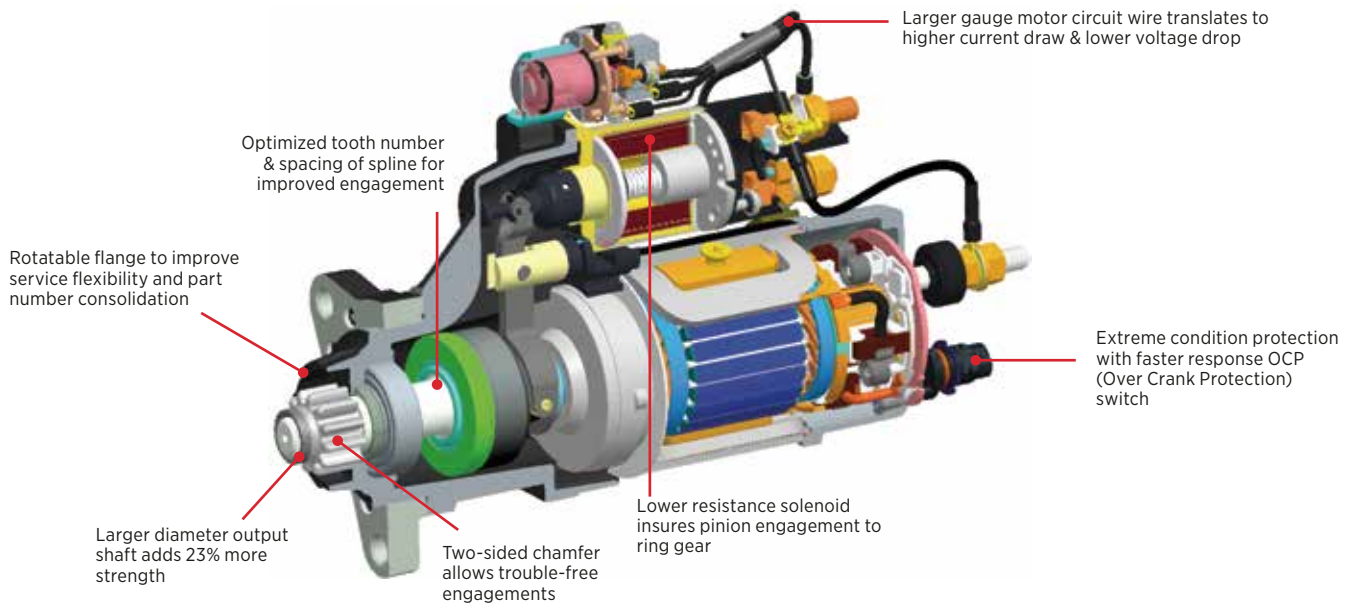

delcoremy.com

BorgWarner Inc.
600 Corporation Drive
Pendleton, IN 46064 USA
For Customer Service or Technical
Assistance call 1-800-372-3555

Delco Remy is a registered trademark of General Motors Corporation
licensed to BorgWarner PDS (Anderson) L.L.C. | F100V | 8-17