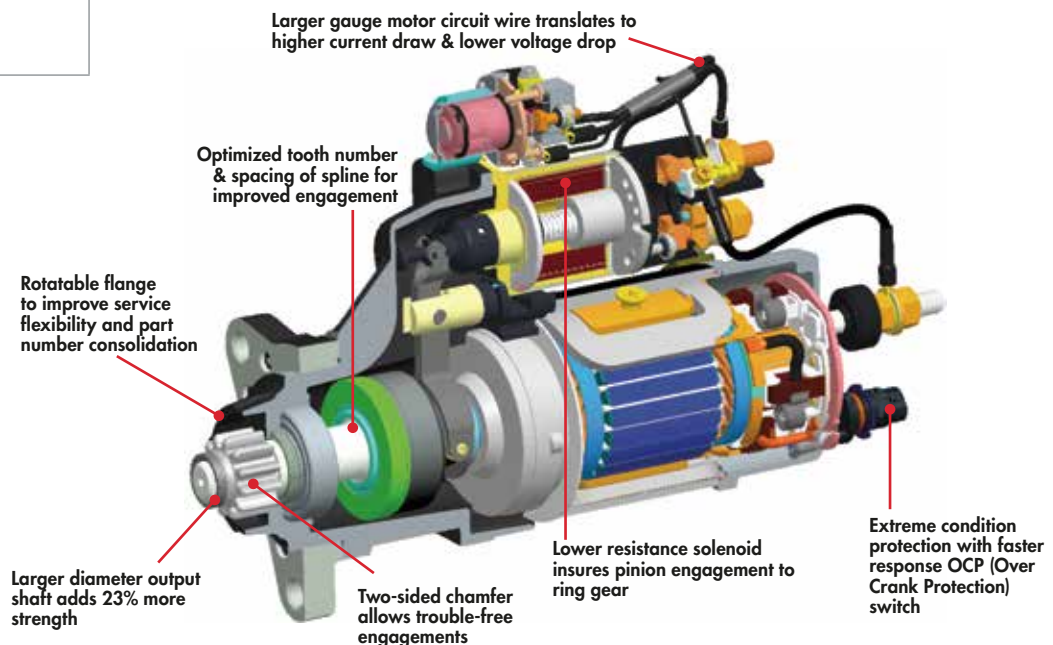

Volvo: Spec it Right

36SI™

40SI™

Alternator Product Details

36SI

- **Output:** 12 Volts 160/165 Amps - 100 Amps at idle
- **Highest output at low RPM:** Manages heavy electrical loads at low RPM preventing premature battery discharge
- **Remote Sense:** Drastically reduce battery charge time
- **Brushless durability:** 13 fewer moving parts than a brush-type alternator, eliminating components that wear out while extending product life
- **Warranty:** 3 years/350,000 mile

40SI

- **Output:**
 - 12 Volts 240 Amps -160 Amps at idle
 - 12 Volts 275 Amps -180 Amps at idle
 - 12 Volts 300 Amps -190 Amps at idle
- **Highest output at low RPM:** Manages heavy electrical loads at idle preventing premature battery discharge
- **Remote Sense:** Drastically reduce battery charge time
- **Brushless durability:** 13 fewer moving parts than a brush-type alternator, eliminating components that wear out while extending product life
- **Longer system life:** Over spec'ing extends life of alternator
- **Efficiency and power density:** Highest combination in its class, providing substantial fuel savings
- **Warranty:** 3 years/350,000 miles

36SI OPTION CODE

PJM3

40SI OPTION CODES

240 Amp: PJM7 (SQ)*

275 Amp: PJM9 (SQ)*

* Special Quote

Volvo: Spec it Right

Starter Product Details

39MT™

39MT OPTION CODES

NCA5 Non-OCP
Standard Position
NCA7 (ISX)

- **Tested and approved for all MX engines**
- **Over Crank Protection:** A built-in circuit breaker, protects the starter from thermal damage, automatically resetting at a safe operating temperature
- **Design refinements** for optimal performance
- **Improved starter pinion engagement:** Redefined electrical soft start reduces wear-and-tear by slowly rotating the pinion until it properly engages into the ring gear before cranking.
- **Warranty:** 3 years/350,000 miles (OCP)
2 years/250,000 miles (Non-OCP)