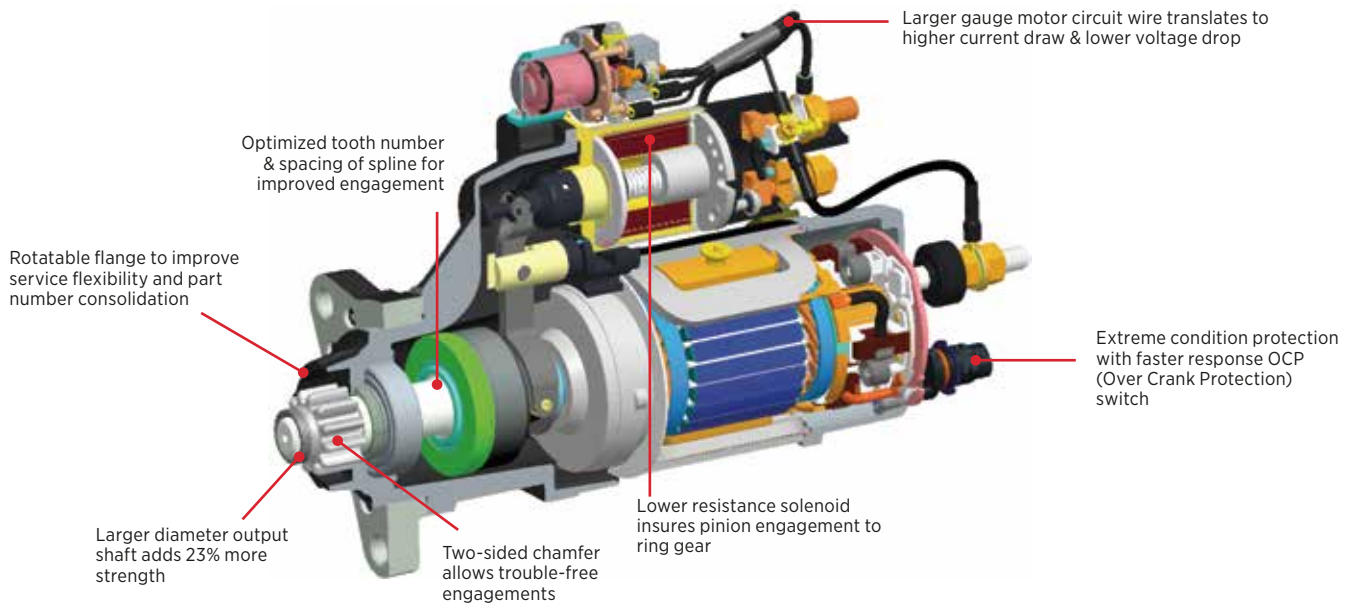

delcoremy.com

BorgWarner Inc.
600 Corporation Drive
Pendleton, IN 46064 USA
For Customer Service or Technical
Assistance call 1-800-372-3555

Delco Remy is a registered trademark of General Motors Corporation
licensed to BorgWarner PDS (Anderson) L.L.C. | F100P | 8-17