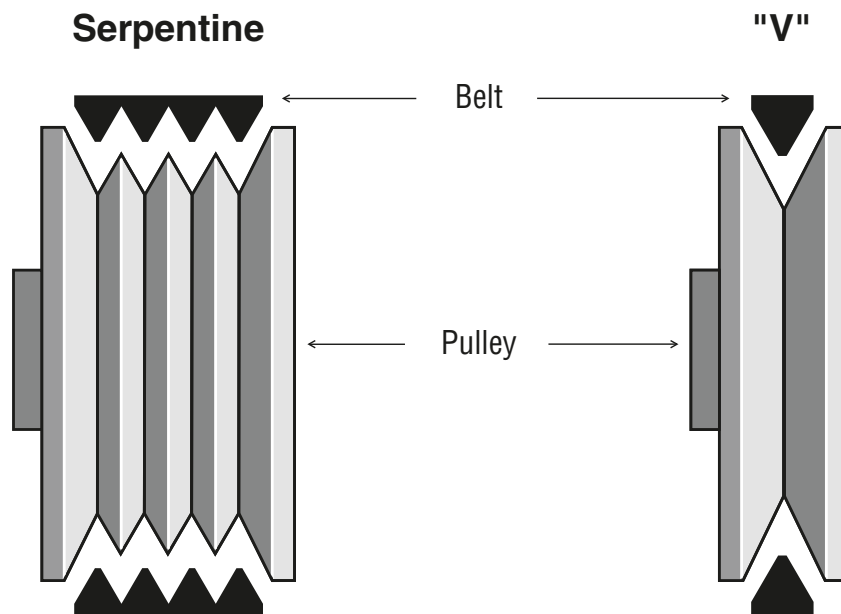

VA..... Valeo

There are two designs of belts and pulleys found on modern vehicles:

- The alternator you have purchased may not have a pulley installed, or it may be the incorrect pulley for your application. It may be necessary to transfer the original pulley from the old alternator to the replacement alternator.
- The number of grooves in the belt must match the number of pulley grooves.
- Never use a V-belt with a serpentine pulley, or a serpentine belt with a V-pulley. Doing so may result in belt failure.
- The alignment of the alternator pulley to the other pulleys in the system is critical. Misalignment may result in belt wear and failure.
- Torque newly-installed pulley to 75-90 ft. lbs.